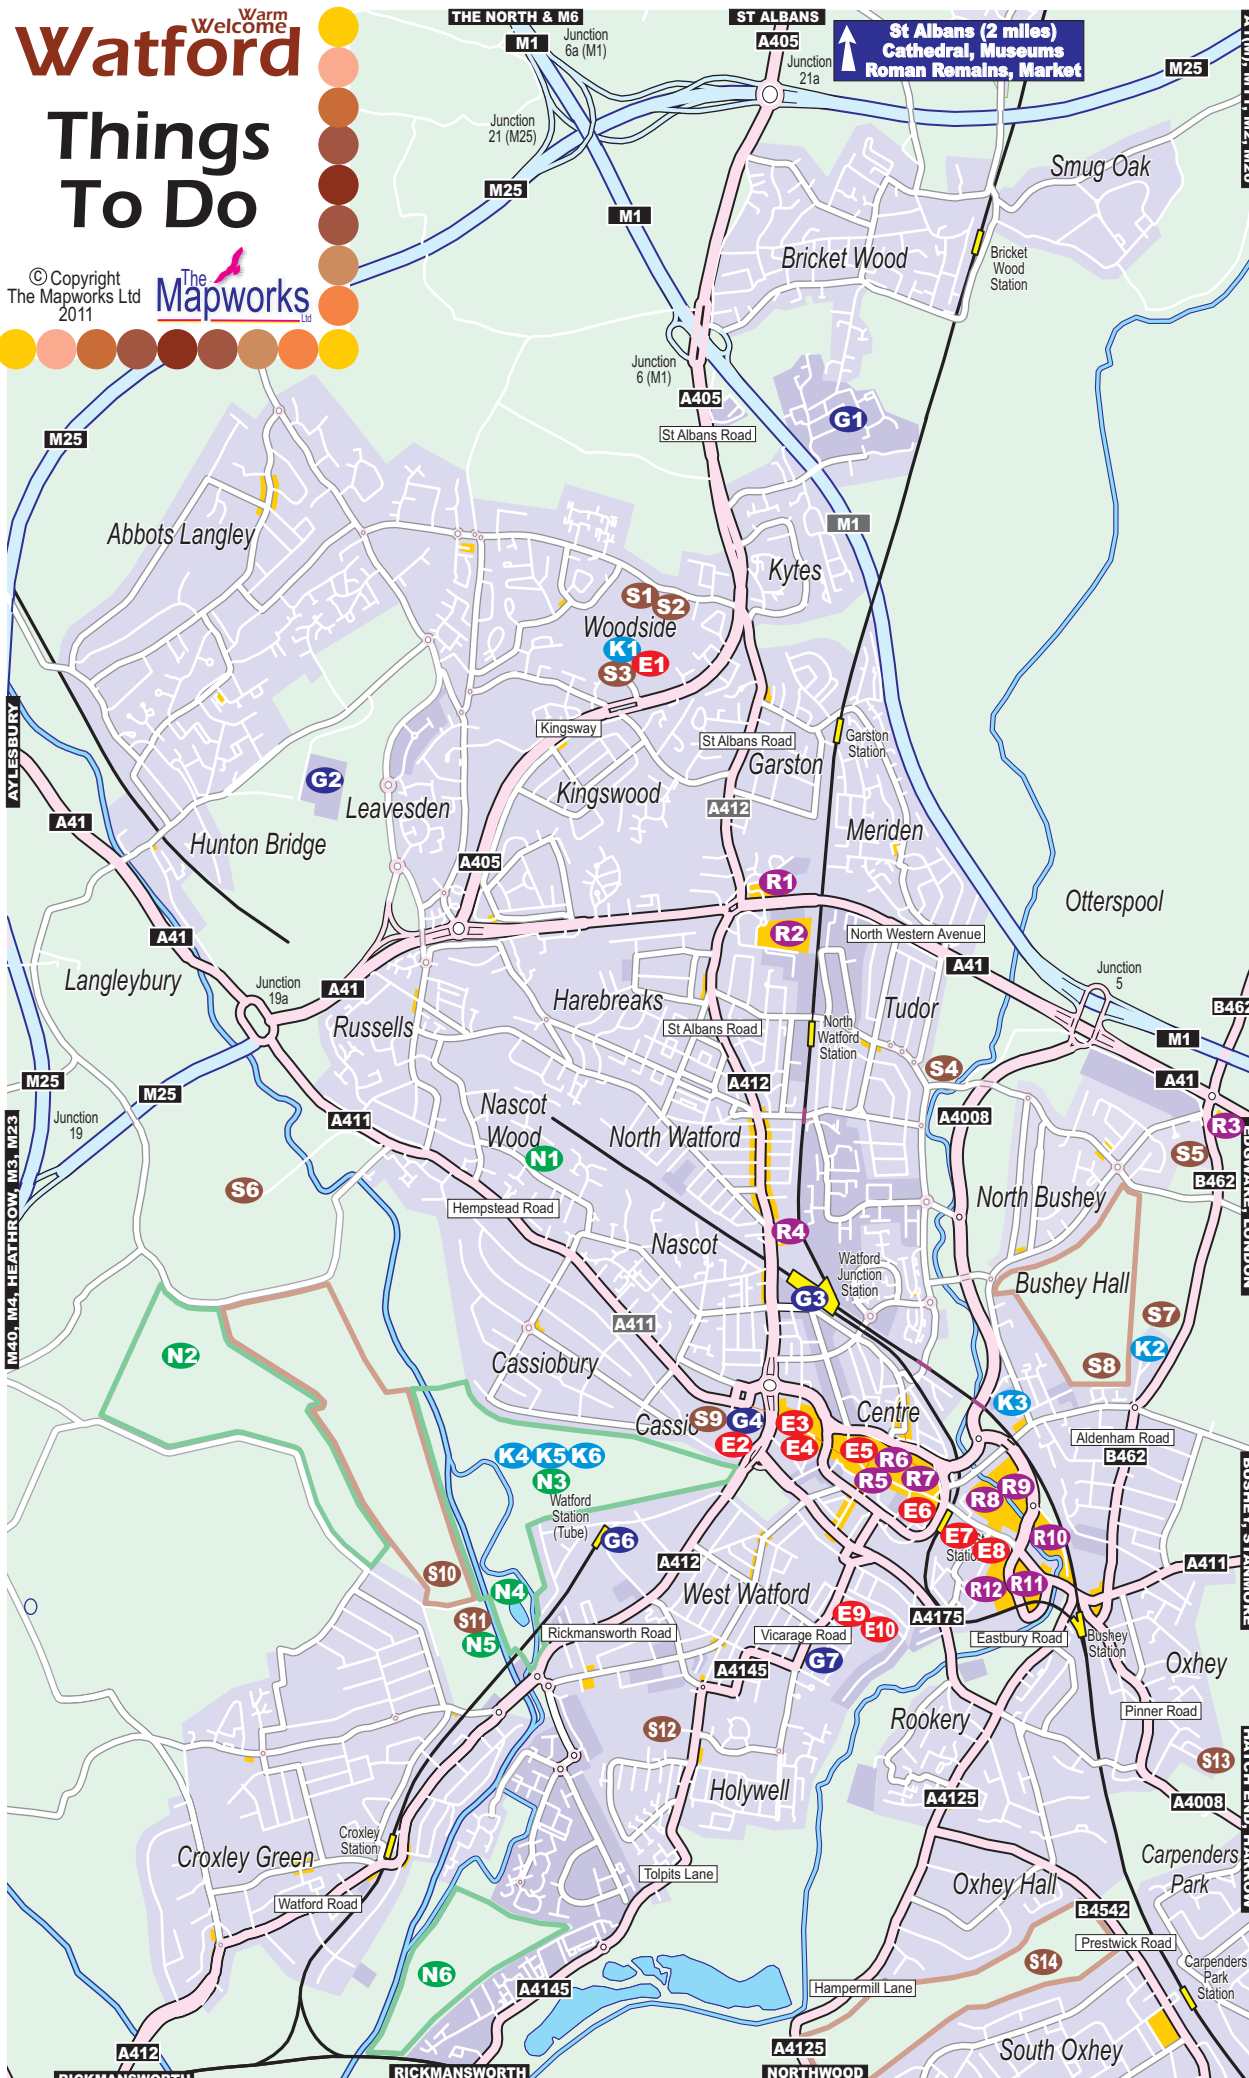

Watford

Things To Do

Warm Welcome

© Copyright The Mapworks Ltd 2011

Things To Do

See over for contact details

ENTERTAINMENT

- **E1** Vue Cinema
- **E2** Colosseum Concert Hall
- **E3** Clubs, Bars & Restaurants
- **E4** Jongleurs Comedy Club
- **E5** Palace Theatre
- **E6** Mecca Bingo
- **E7** Watford Museum
- **E8** Pump House Theatre
- **E9** Watford Football Club
- **E10** Saracens Rugby Club

SPORT

- **S1** Woodside Stadium
- **S2** Woodside Leisure Centre
- **S3** Hollywood Bowl
- **S4** Top Golf
- **S5** David Lloyd Centre
- **S6** The Grove Golf
- **S7** Bushey Grove Leisure
- **S8** Bushey Hall Golf
- **S9** Central Leisure Centre
- **S10** West Herts Golf
- **S11** Towpath Walk
- **S12** Westfield Sports Centre
- **S13** Bucks Meadow Stables
- **S14** Oxhey Park Golf

KIDS

- **K1** Gambado (Kids)
- **K3** Parents Paradise
- **K4** Paddling Pools
- **K5** Miniature Railway
- **K6** Play Areas

GENERAL INFO

- **G1** Building Research
- **G2** Leavesden Film Studios
- **G3** Watford Junction Station
  Trains to London (20 min)
- **G4** Town Hall & Information
  Trains to St Albans (16 min)
- **G6** Watford Underground Stn
- **G7** Watford Hospital

NATURE

- **N1** Cheslyn Gardens
- **N2** Whippendell Woods
- **N3** Cassiobury Park
- **N4** Nature Reserve
- **N5** Grand Union Canal
- **N6** Croxley Common Moor

SHOPPING

- **R1** J Sainsbury
- **R2** Asda
- **R3** Costco
- **R4** Penn Road Retail Park
- **R5** High St & Charter Place
- **R6** Watford Indoor Market
- **R7** Harlequin Centre
  Including John Lewis
  M & S, BHS, Primark
- **R8** Waterfields Retail Park
- **R8** Tesco Extra
- **R10** Colne Valley Retail Park
- **R11** Watford Arches Ret. Pk
- **R12** Century Retail Park

R6 = WATFORD MARKET
www.watfordmarket.co.uk
Tuesday, Friday & Saturday