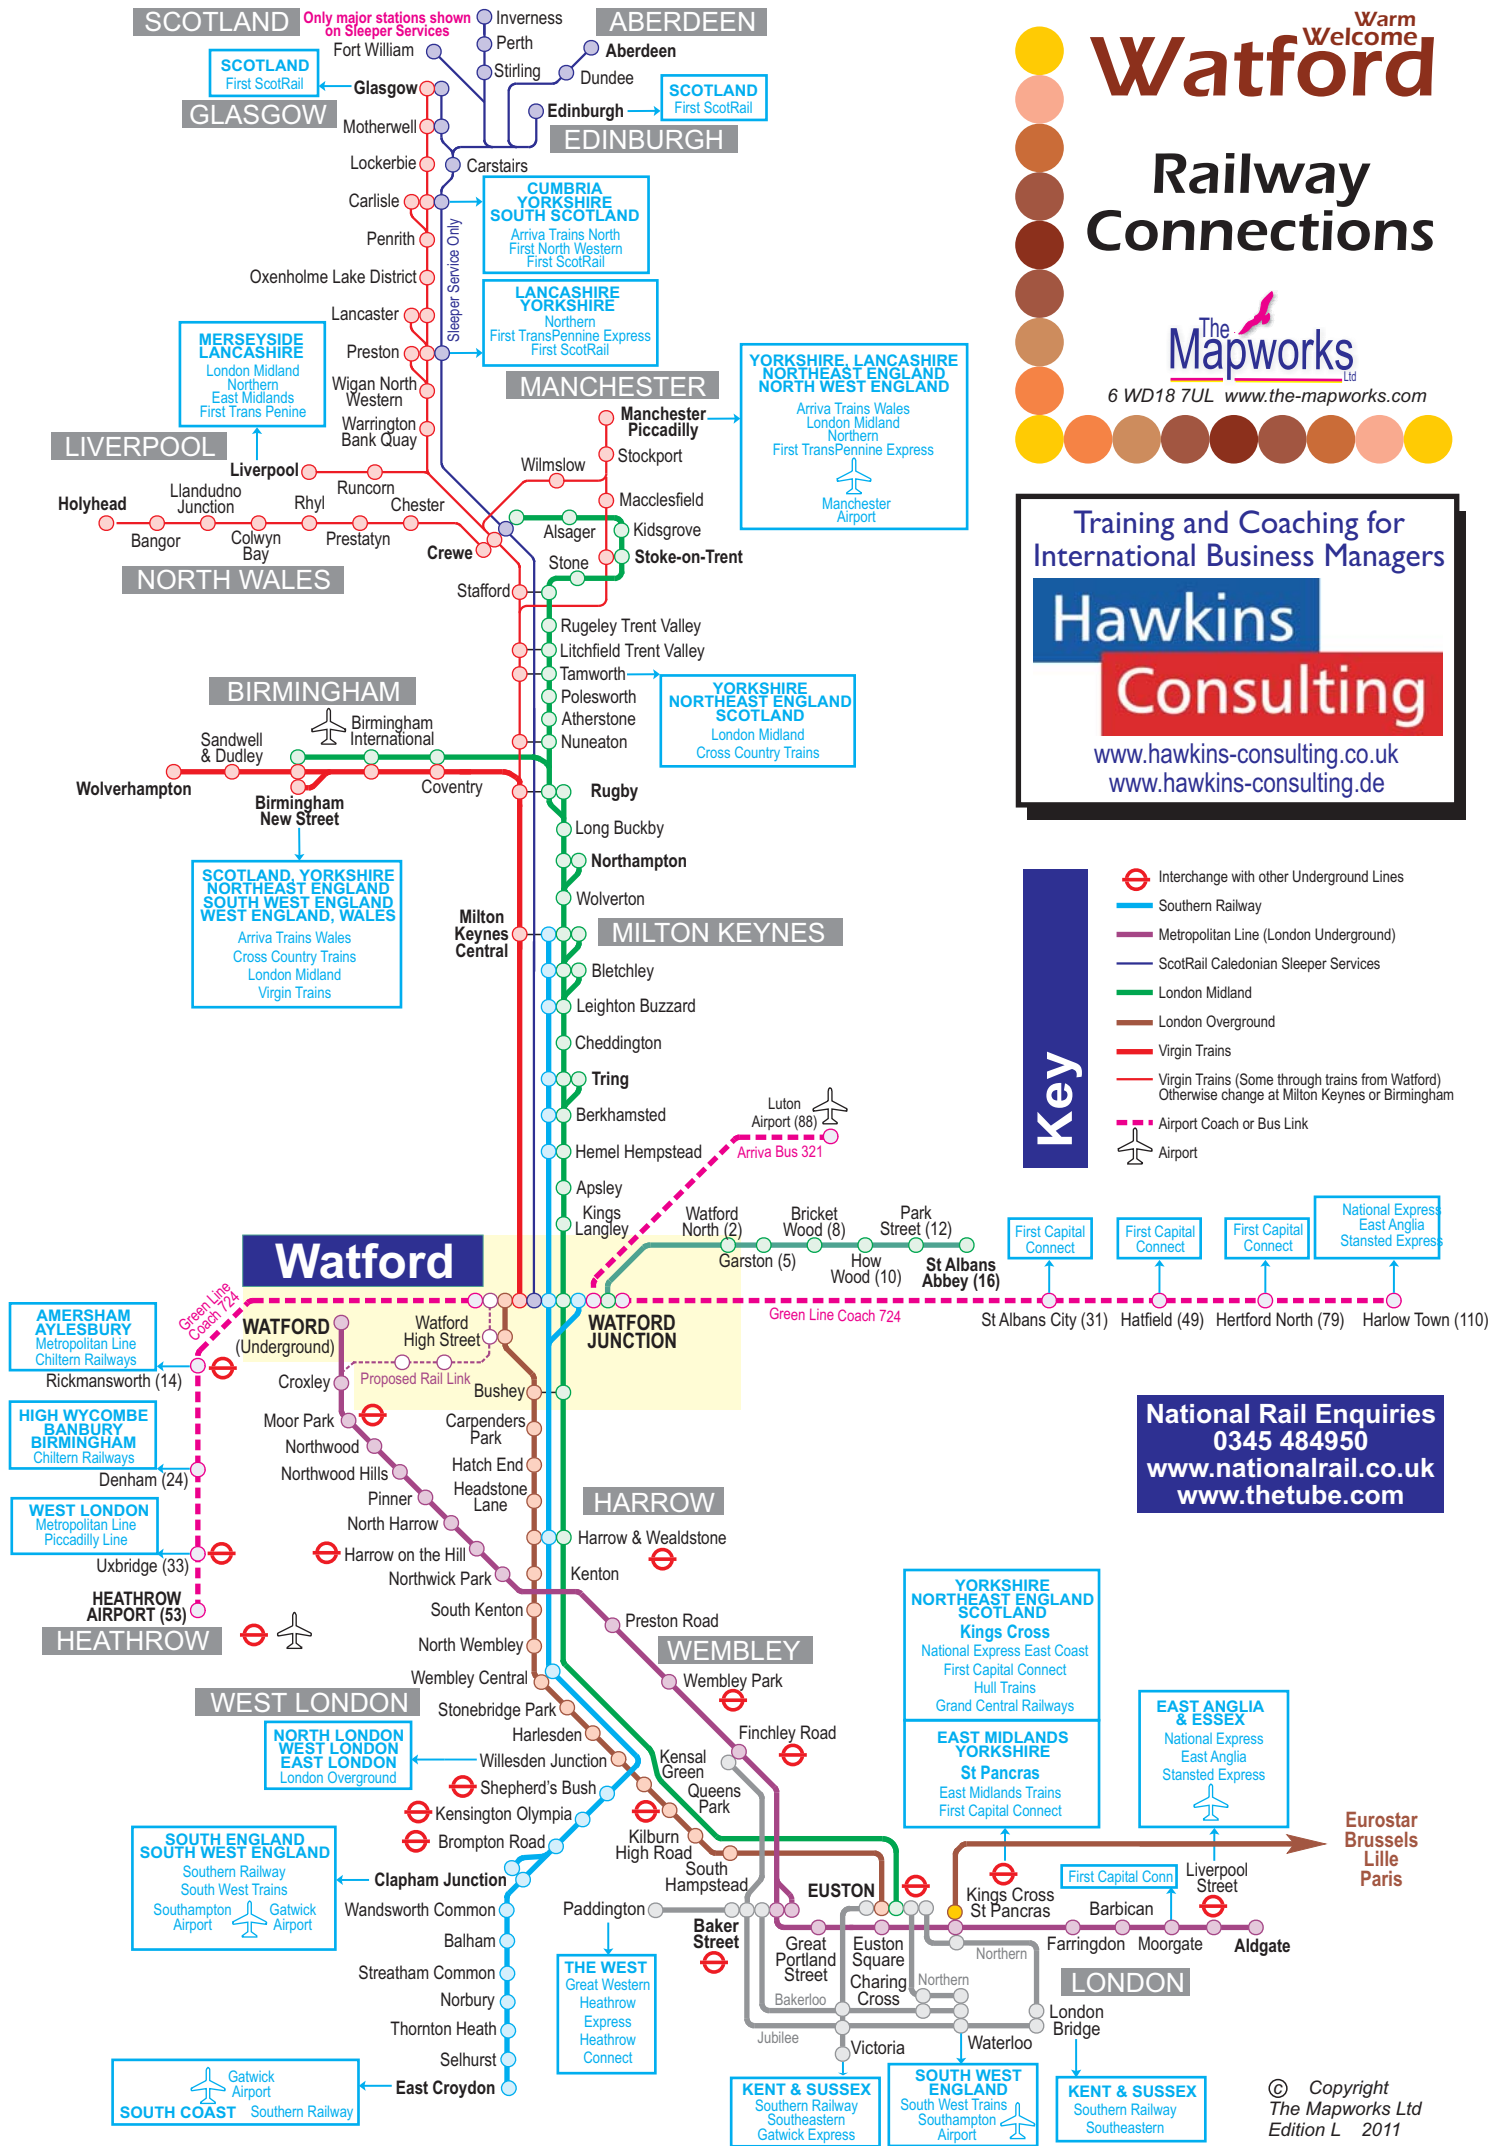

Railway Connections

Training and Coaching for International Business Managers

Hawkins Consulting

www.hawkins-consulting.co.uk
www.hawkins-consulting.de

National Rail Enquiries
0345 484950
www.nationalrail.co.uk
www.thetube.com