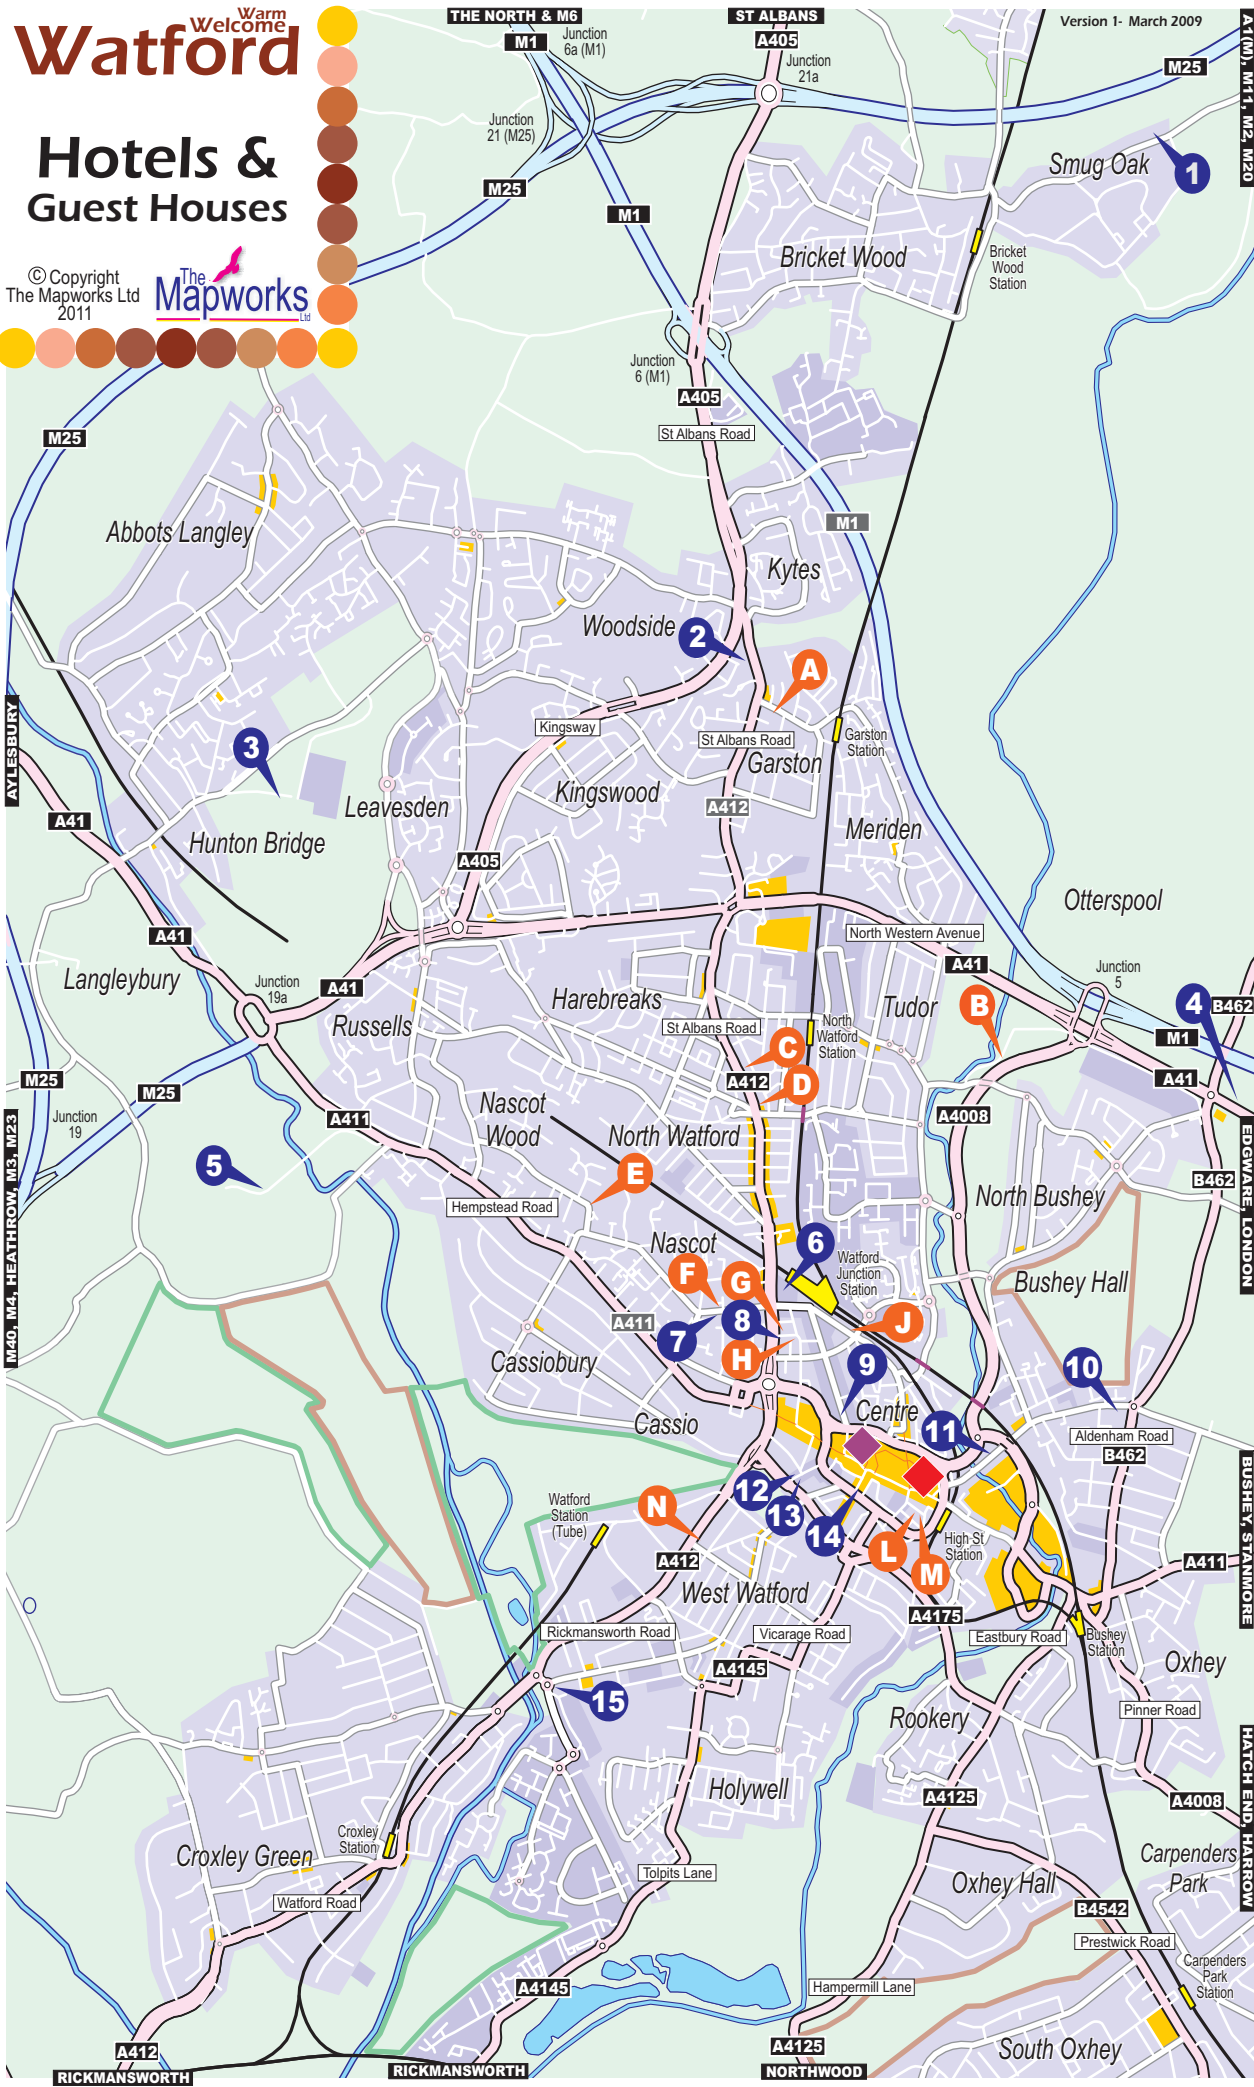

Warm Welcome
Watford

Hotels & Guest Houses

© Copyright The Mapworks Ltd 2011

The Mapworks Ltd

HOTELS

See over for contact details

1. 1 Premier Inn
2. 2 Premier Inn
3. 3 De Vere Venue
4. 4 Hilton Hotel
5. 5 The Grove Hotel
6. 6 Holiday Inn Express
7. 7 Southern Cross Hotel
8. 8 Park Inn
9. 9 Jury's Inn
10. 10 Grove End Hotel
11. 11 Premier Inn
12. 12 Travelstop Inn
13. 13 White House Hotel
14. 14 Travelodge
15. 15 Premier Inn

GUEST HOUSES PUBS WITH ACCOM.

See over for contact details

- A Orchard House
- B Berrygrove Lodge
- C Finch House
- D Phoenix Lodge
- E Midmar B & B
- F Bedford Arms
- G Greys B & B
- H Pegasus
- J Wellington Arms
- L Cassio Lodge B & B
- M Harlequin Exec Studio
- N Ricky Road Guest Ho.

VISITOR TIP

W
P

Watford Palace Theatre
20 Clarendon Road
Watford WD17 1JZ

Box Office 01923 225671
Admin 01923 235455

www.watfordtheatre.co.uk

VISITOR TIP

John Lewis

The Harlequin, Watford WD17 2TW
01923 244266

Travel Information Watford and Hertfordshire

www.intalink.org.uk
01992 556765

The Intalink Partnership
c/o Passenger Transport
Unit
Hertfordshire County
Council
PO Box 99

© Copyright The Mapworks Ltd Watford 2011